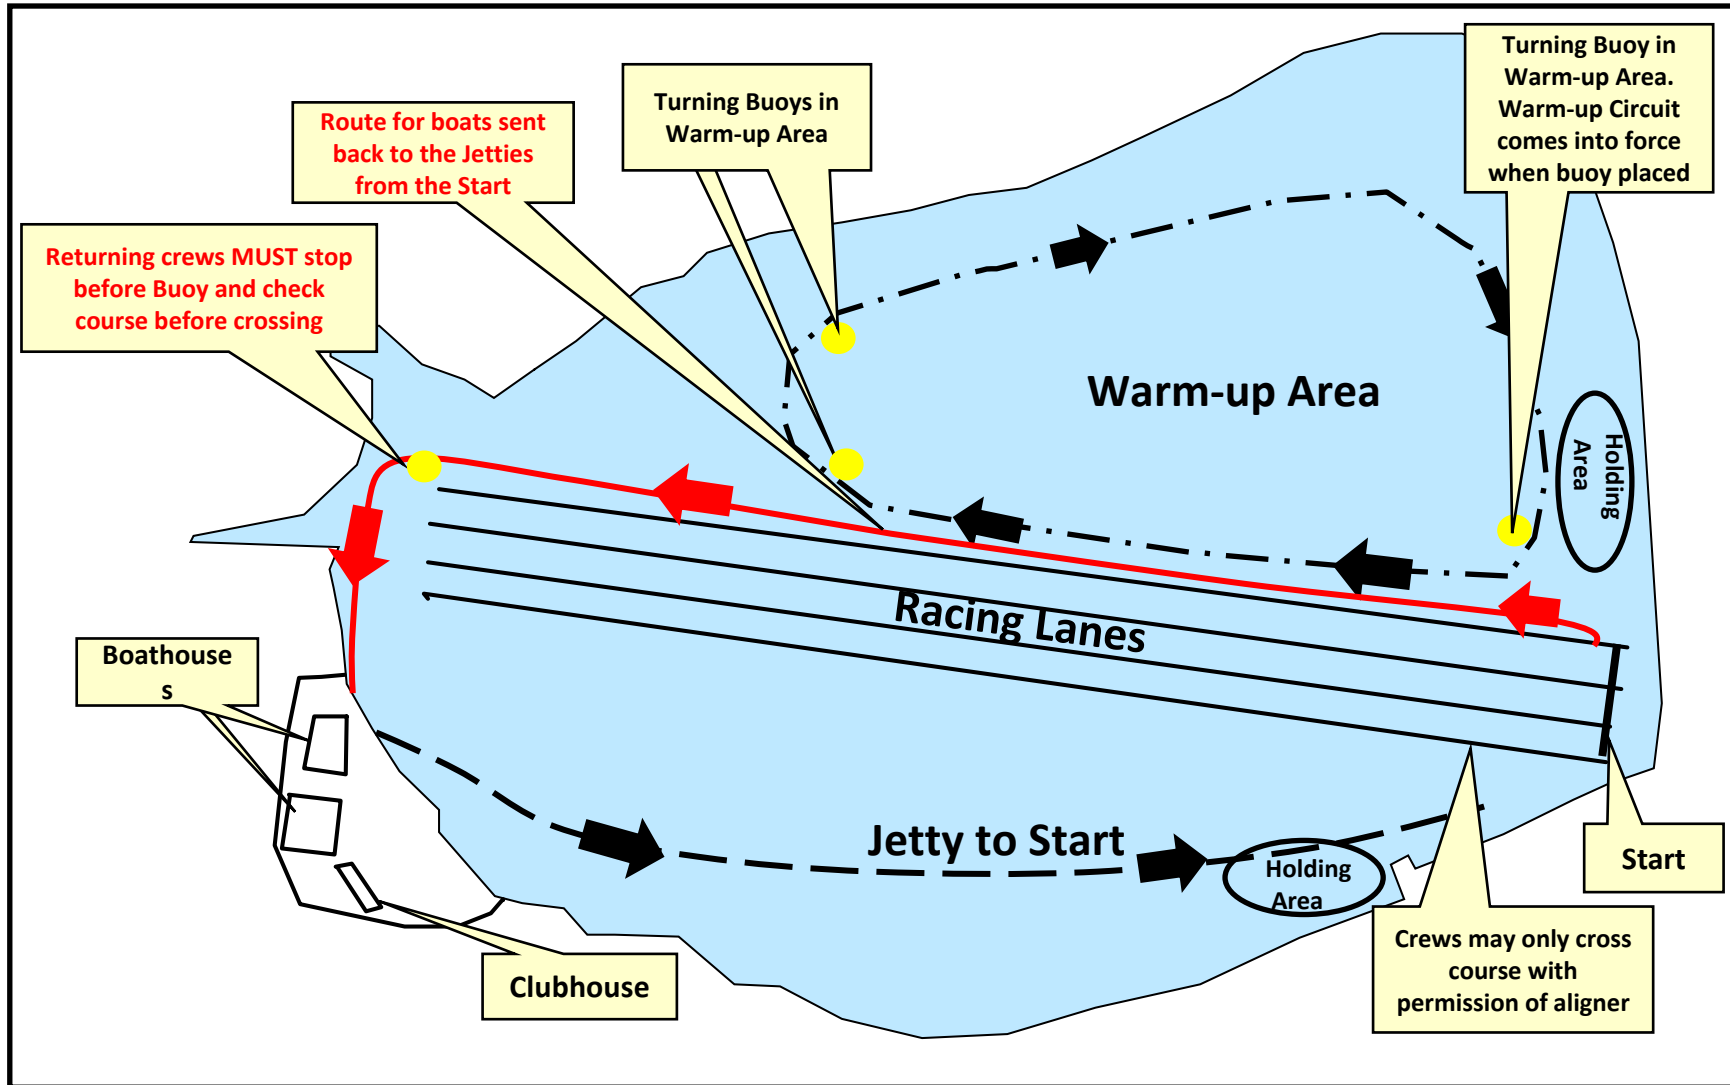

# Wemmer Pan Racing Rules

# Wemmer Pan Training Rules

## Motor Boat Rules

1. No motor boats allowed except coaching boats for rowing crews
2. No motor boats after 17h00 on Tuesdays & Thursdays and 08h00 on Sundays
3. No school motor boats after 17h00 on any day.
4. Coaching motor boats may only travel along the perimeter or racing course.